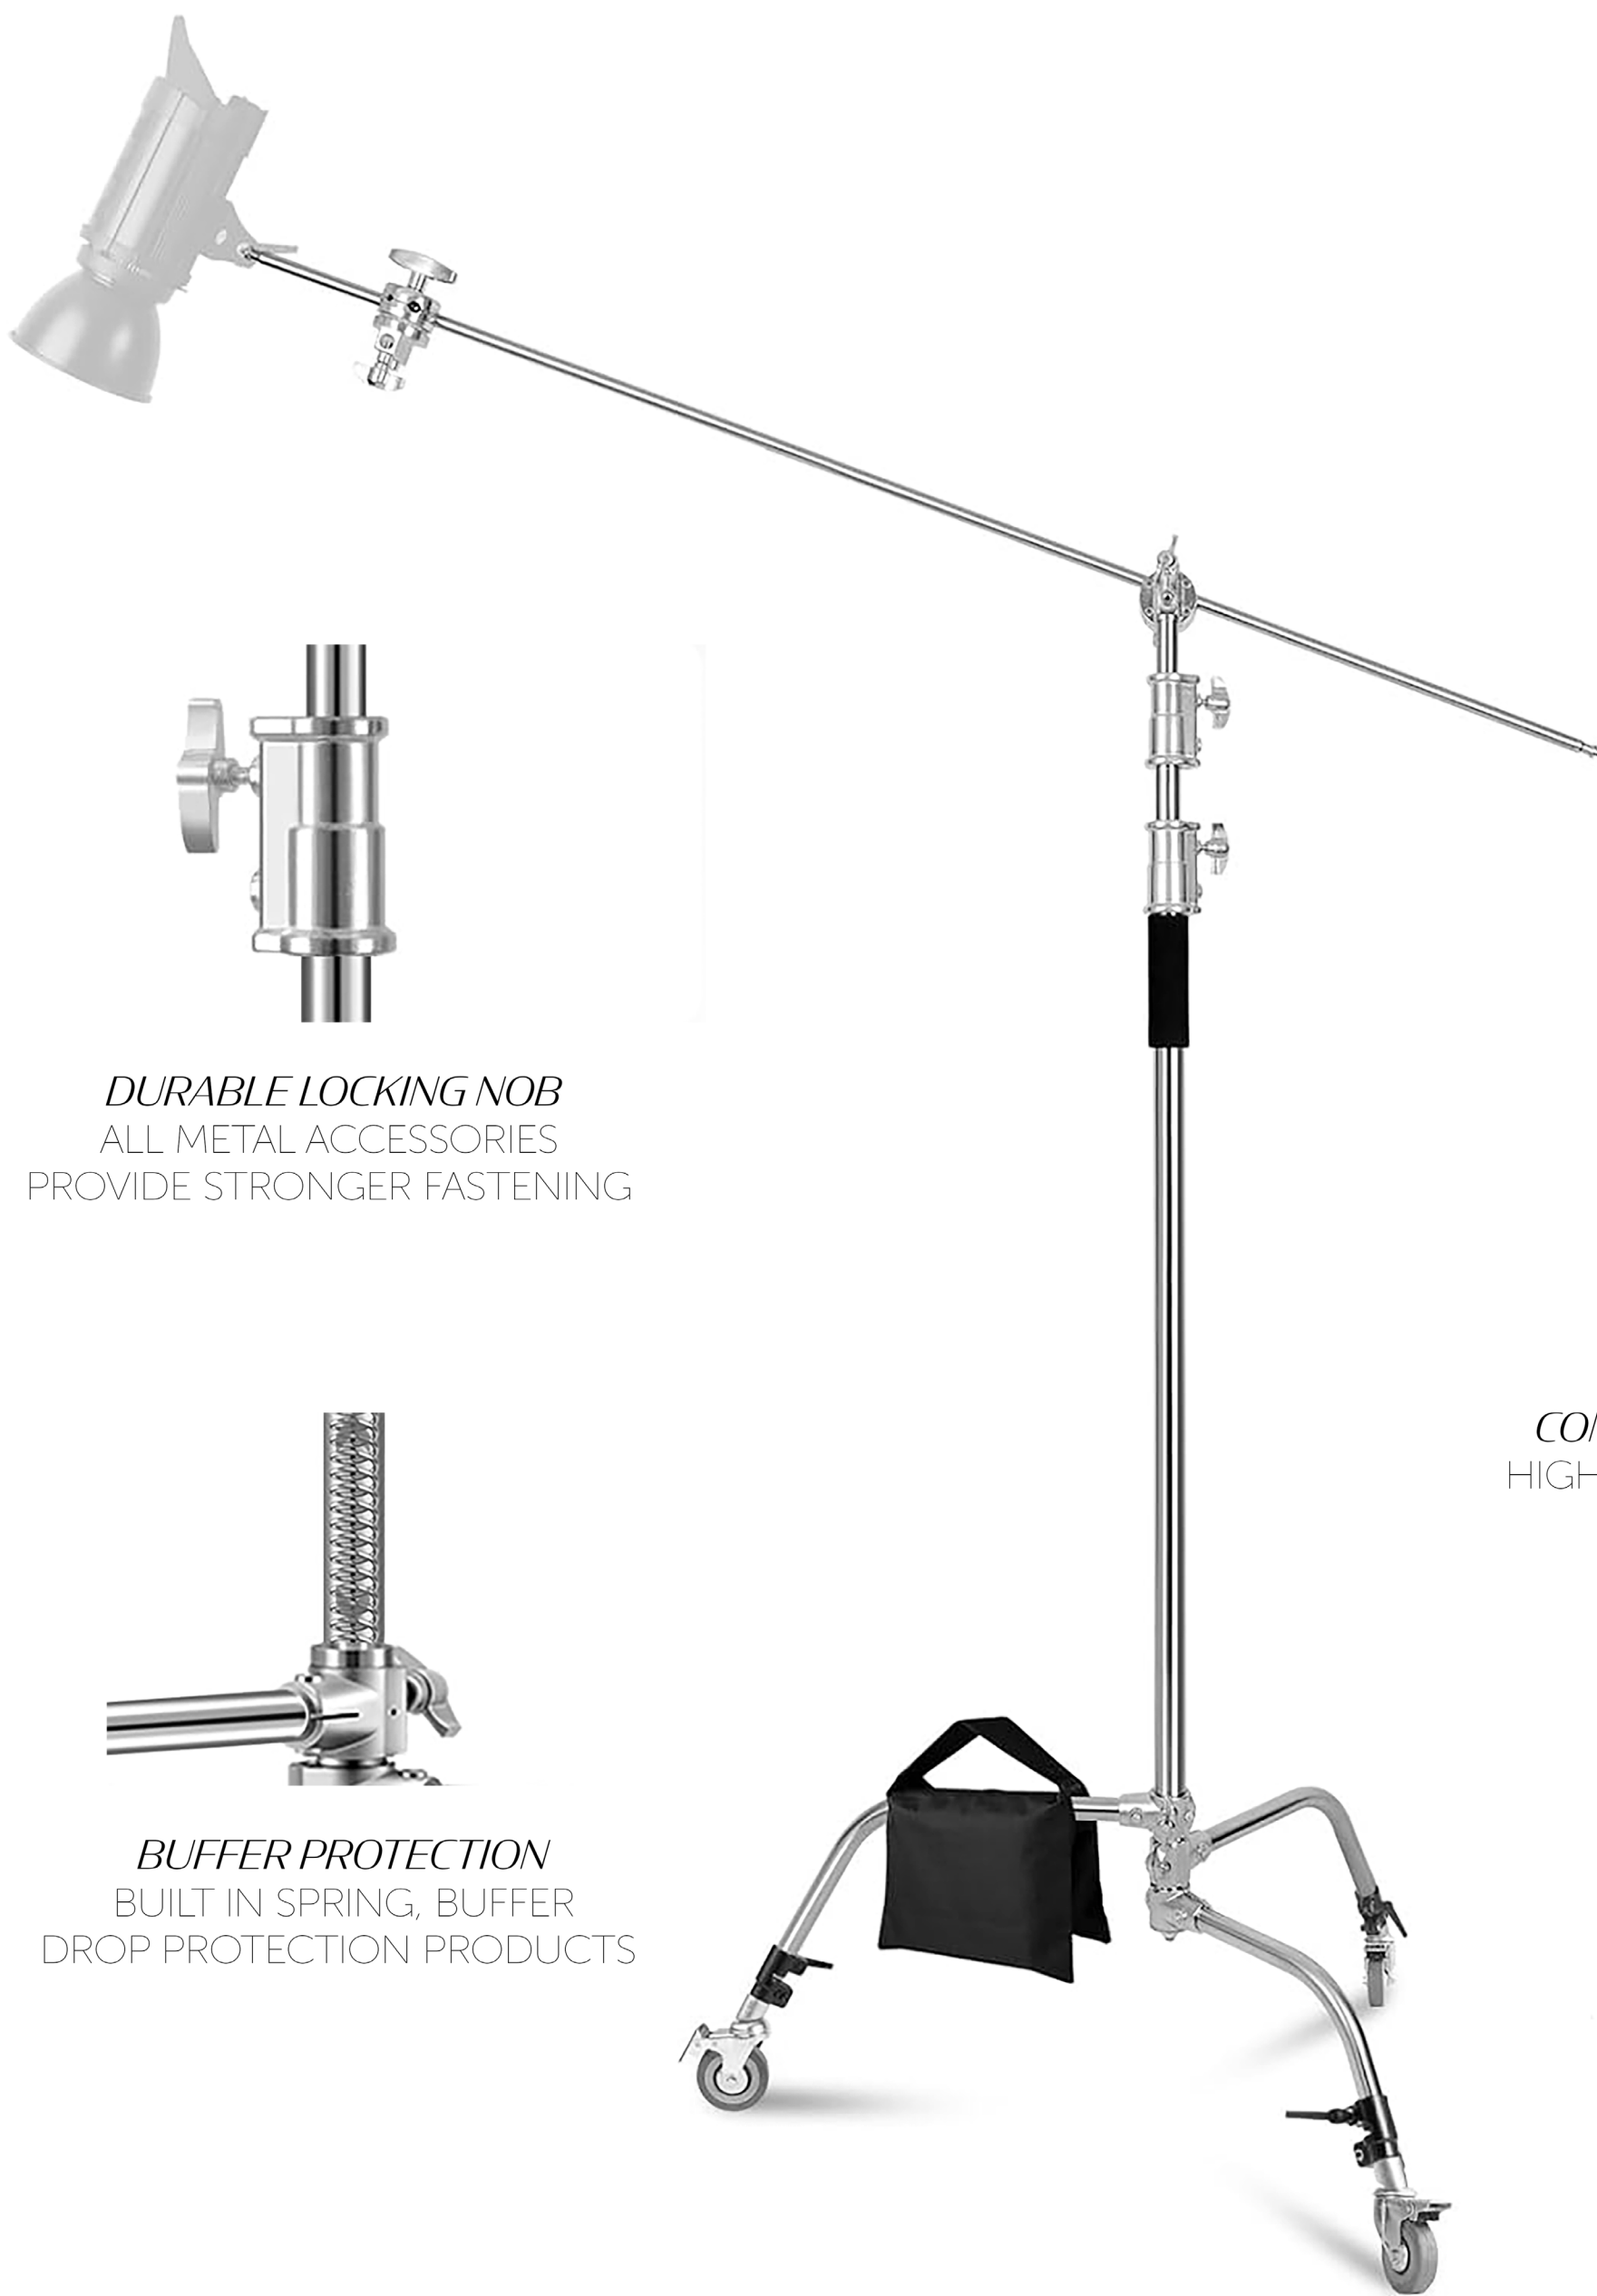

HEAVY DUTY C-STAND'S

NEEWER 3.3M STAINLESS STEEL PHOTOGRAPHY LIGHT STAND
WITH BOOM ARM & GRIP HEADS, 20KG LOAD

COMES WITH OR WITHOUT WHEELS & SHOT BAGS

$25 FULL DAY
$50 HALF DAY

DURABLE LOCKING NOB
ALL METAL ACCESSORIES
PROVIDE STRONGER FASTENING

MULTIFUNCTIONAL SCREW HEAD
THE GENERAL INTERFACE
OF THE MAIN ROD HEAD

COMFORTABLE AND DURABLE
HIGH-DENSITY SPONGE HANDLE

BUFFER PROTECTION
BUILT IN SPRING, BUFFER
DROP PROTECTION PRODUCTS

ALLOY STRUCTURE
ANTI-RUST STAINLESS STEEL