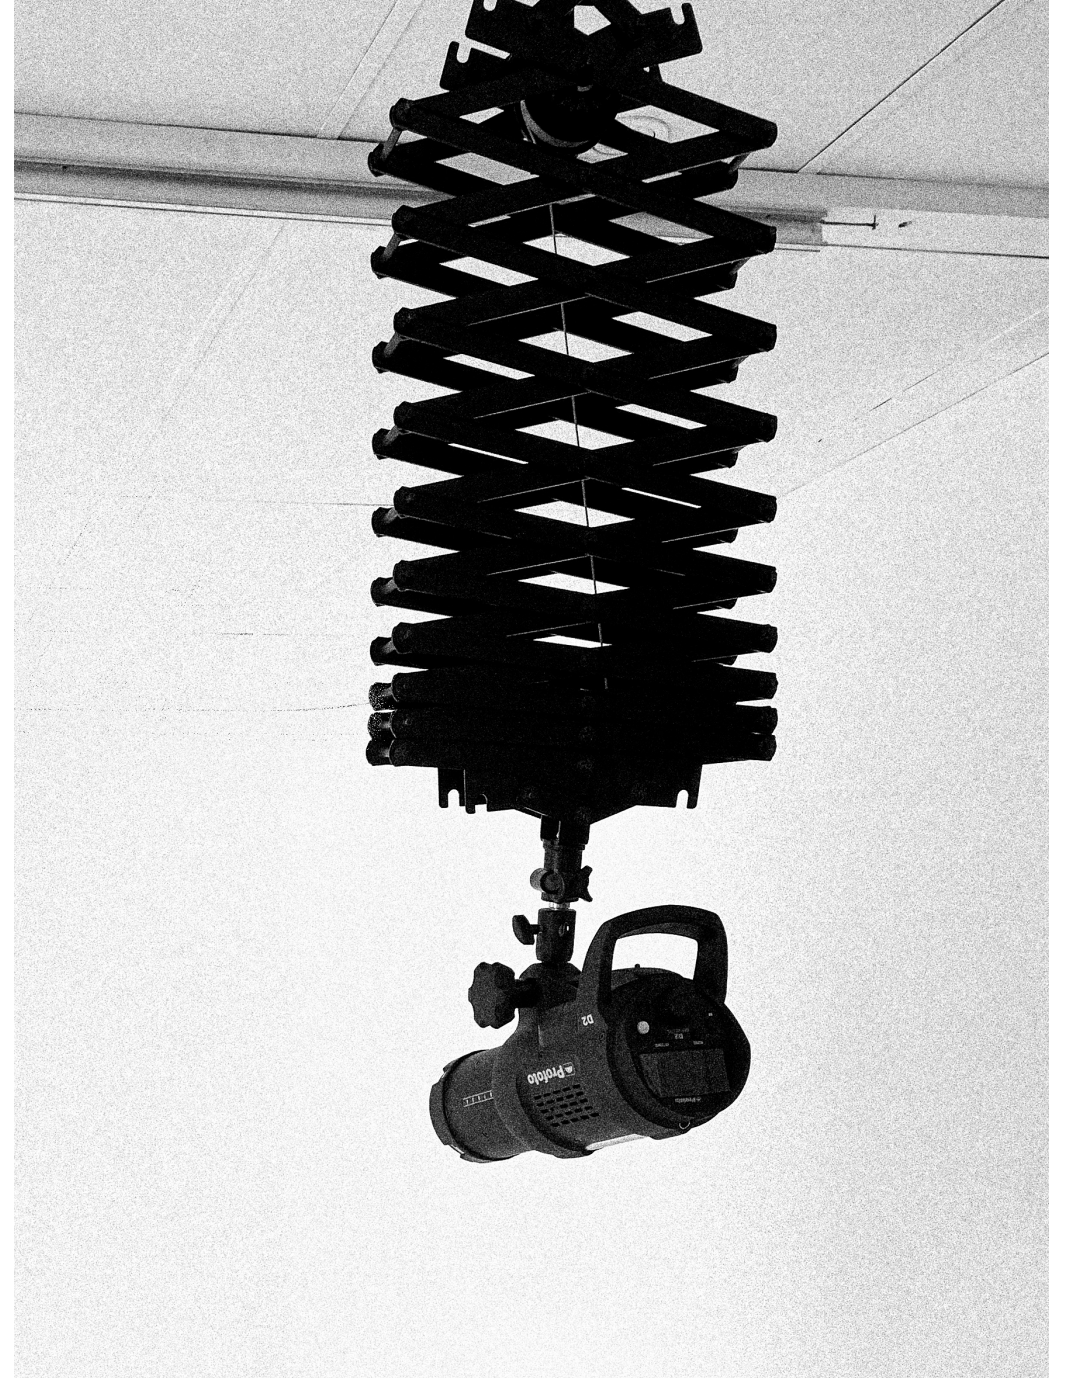

IDEAL FOR TETHERED SHOOTING, CLIENT REVIEW, AND ON-SET MONITORING

SEE YOUR SHOOT IN HIGH-DEFINITION CLARITY WITH TRUE-TO-LIFE COLOR

KIT INCLUDES:

APPLE 27" STUDIO DISPLAY (5K RETINA)

PROAIM 360° VESA ROTATION & TILT MOUNT

HALF DAY \$40
FULL DAY \$60

PENTOGRAPH

WE HAVE 2 X CEILING RAIL SYSTEMS DESIGNED FOR PENTOGRAPHS THAT SUPPORT CONTINUOUS LIGHTING FOR VIDEO PRODUCTION, AND PHOTOGRAPHY STOBES. (4 AVAILABLE FOR HIRE)

\$30 EACH PER DAY